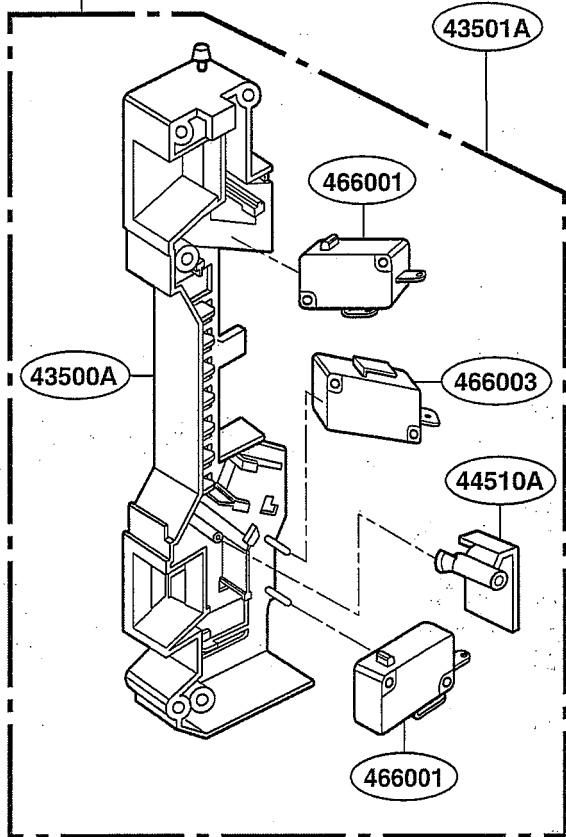

WSZ085

\* Check the Rating Model No.

For model  
MC-3088NBC  
MC-3088IXC

\* Check the Rating Model No.

For model  
MC-3088NBC / 01  
MC-3088IXC / 01

\* Check the Rating Model No.

Button Head  
(Torx style 2)