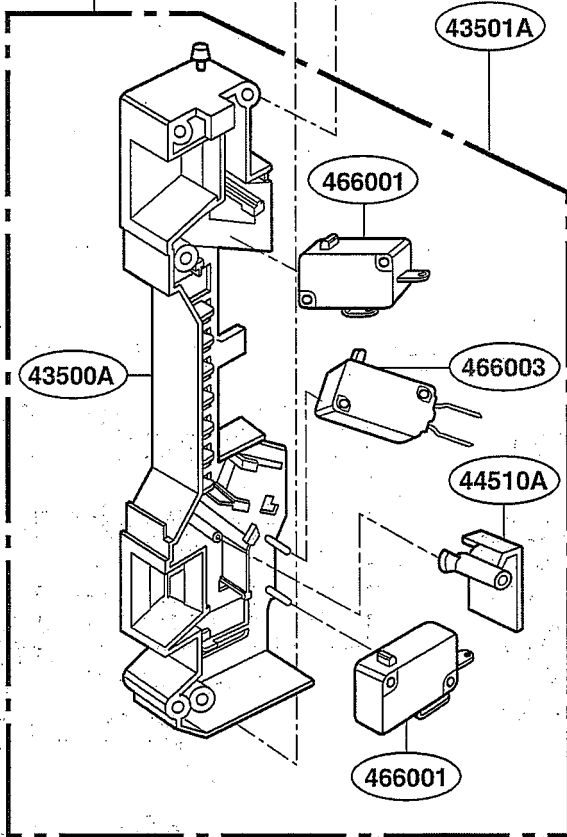

WSZ085

\* Check the Rating Model No.

For model  
MC-3088NBC  
MC-3088IXC

\* Check the Rating Model No.

For model  
MC-3088NBC / 01  
MC-3088IXC / 01

\* Check the Rating Model No.

Button Head  
(Torx style 2)