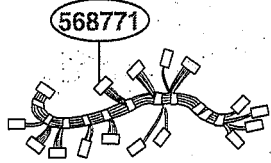

WSZ085

\* Check the Rating Model No.

For model  
MC-3088NBC  
MC-3088IXC

\* Check the Rating Model No.

For model  
MC-3088NBC / 01  
MC-3088IXC / 01

\* Check the Rating Model No.

Button Head  
(Torx style 2)

56411A

WTT021

56322A

WSZ185

50FZZA

54620A

56201A

WTT028