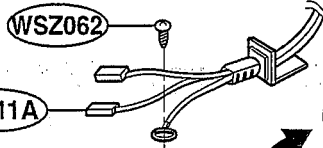

WSZ085

\* Check the Rating Model No.

For model  
MC-3088NBC  
MC-3088IXC

\* Check the Rating Model No.

For model  
MC-3088NBC / 01  
MC-3088IXC / 01

\* Check the Rating Model No.

Button Head  
(Torx style 2)